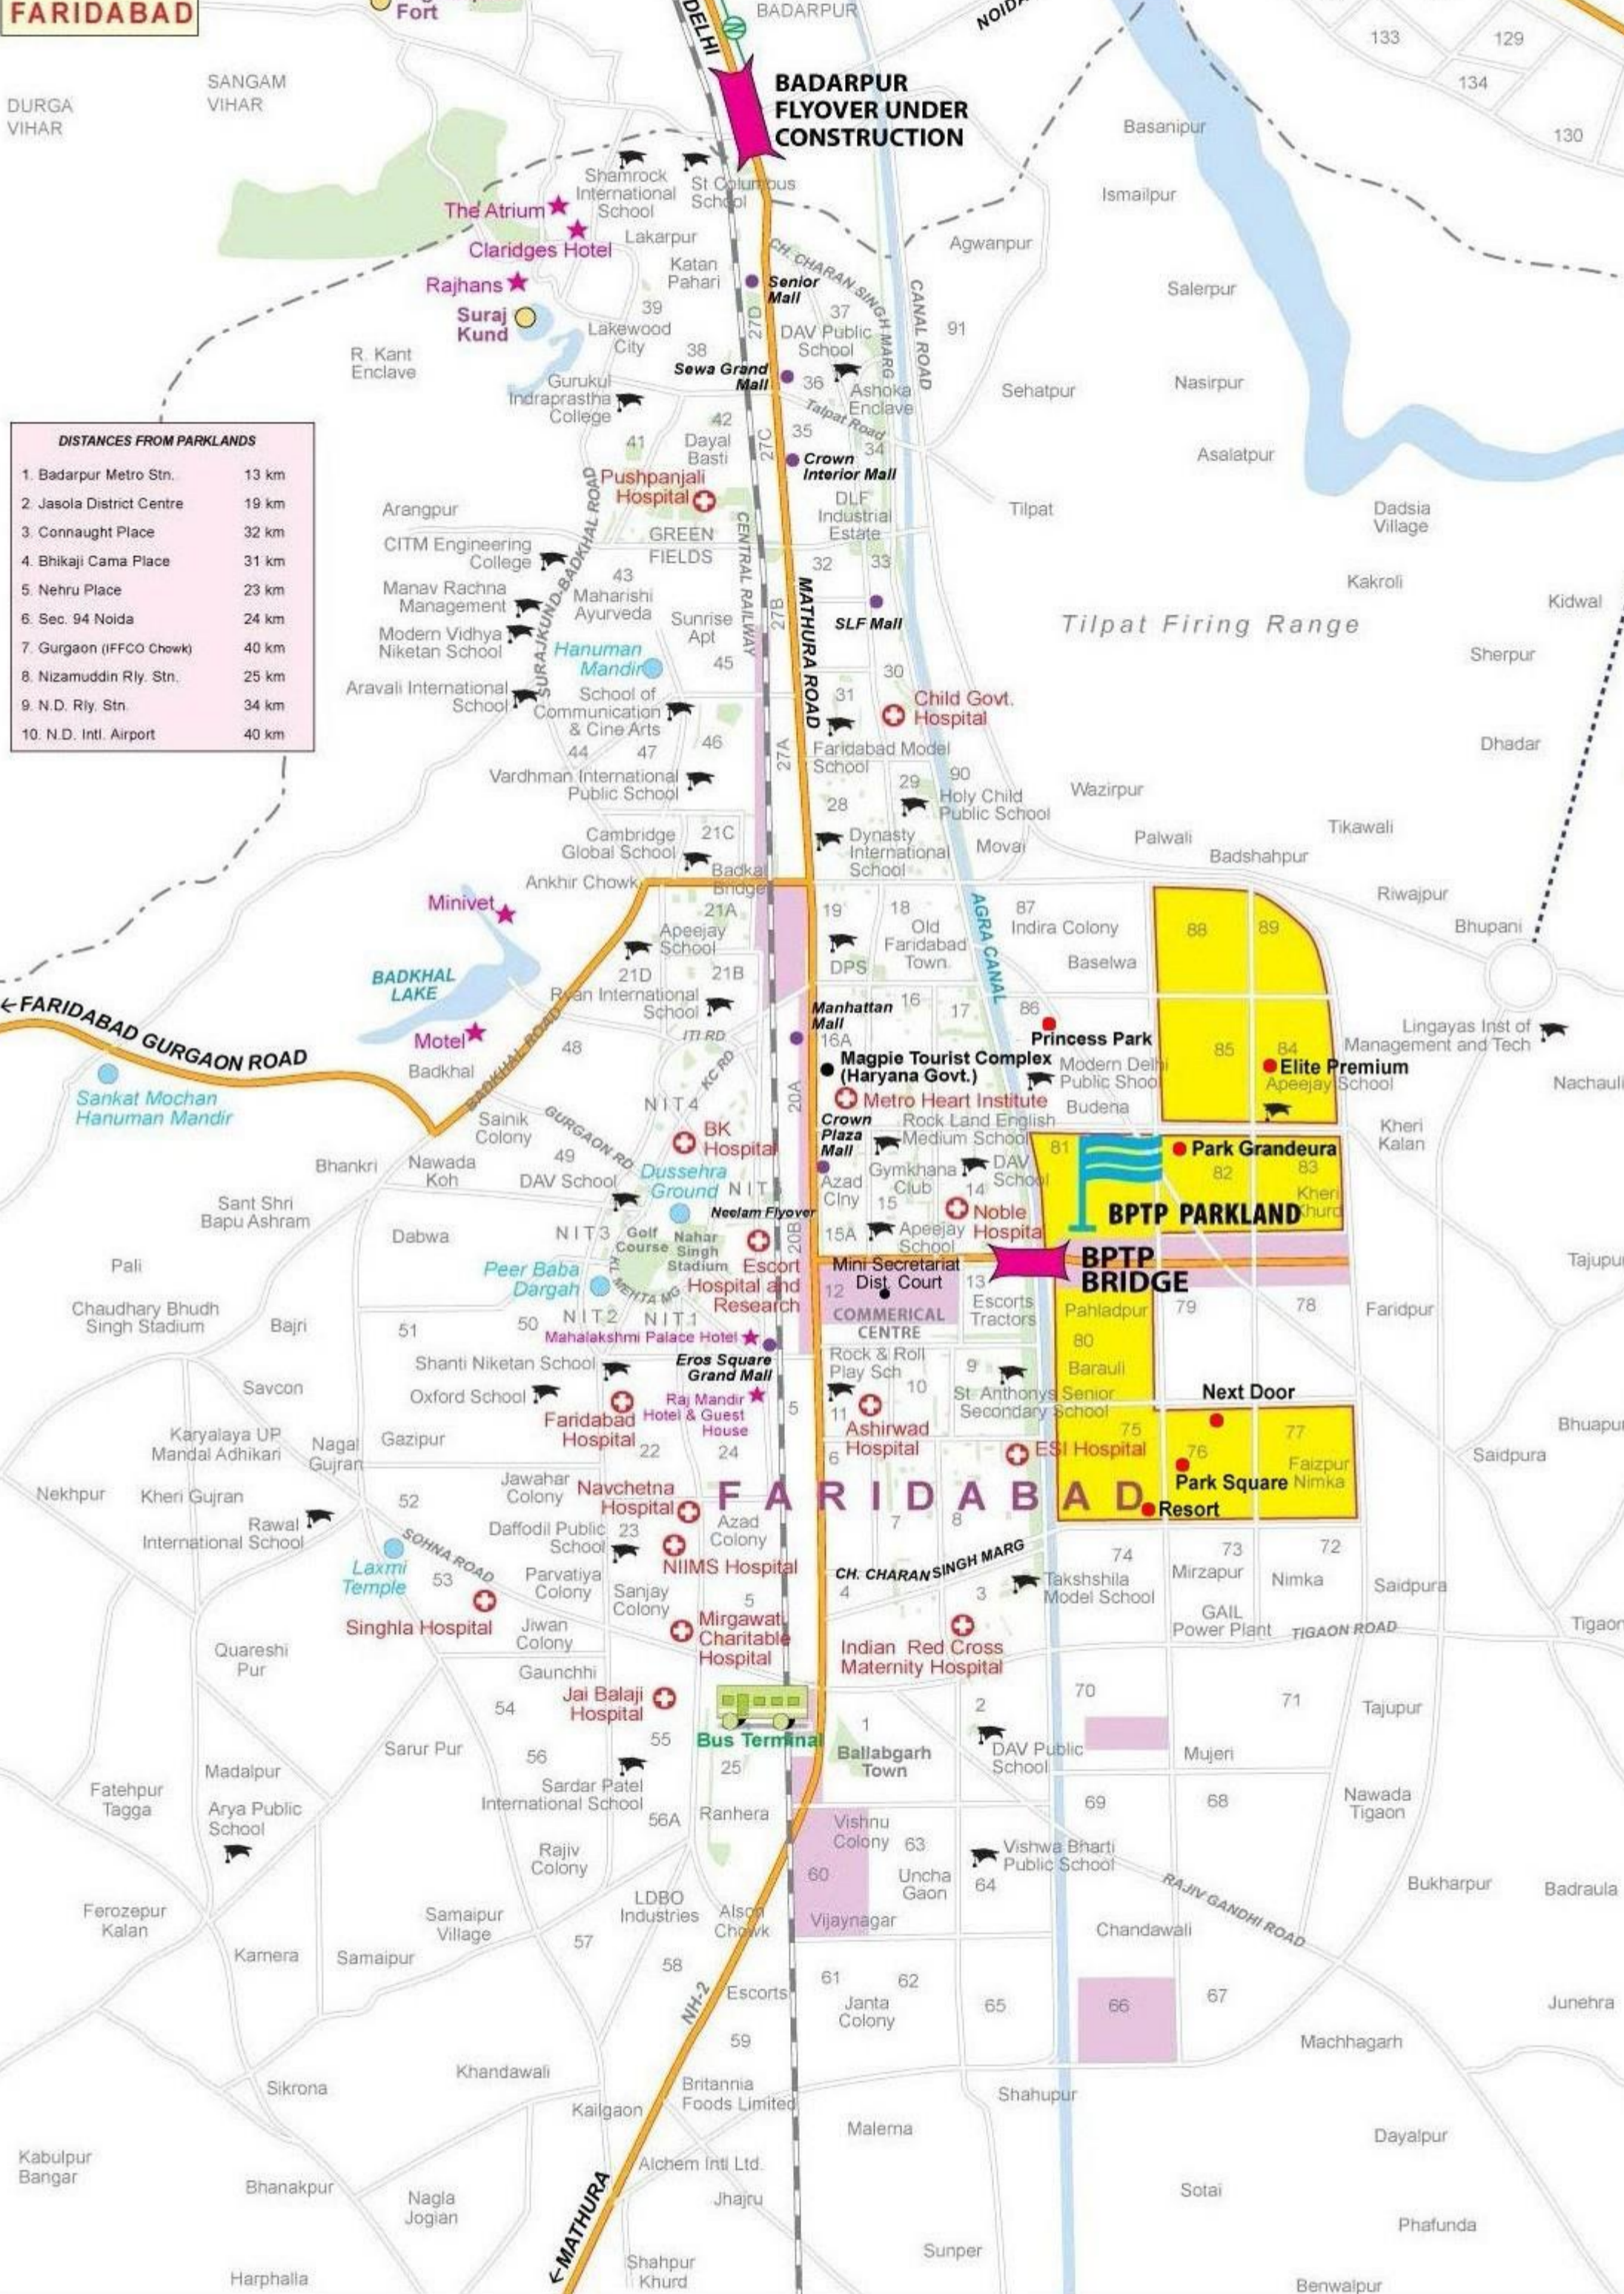

# FARIDABAD

**DISTANCES FROM PARKLANDS**

1. Badarpur Metro Stn.	13 km
2. Jasola District Centre	19 km
3. Connaught Place	32 km
4. Bhikaji Cama Place	31 km
5. Nehru Place	23 km
6. Sec. 94 Noida	24 km
7. Gurgaon (IFFCO Chowk)	40 km
8. Nizamuddin Rly. Stn.	25 km
9. N.D. Rly. Stn.	34 km
10. N.D. Intl. Airport	40 km

# FARIDABAD

**BTP PARKLAND**

**BTP BRIDGE**

**Next Door**

**Park Square Resort**

**FARIDABAD GURGAON ROAD**

**BADKHAL LAKE**

**Minivet**